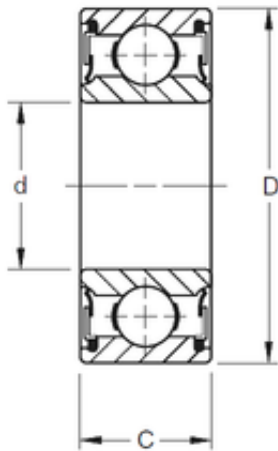

Shanghai Burken Trading Co., Ltd.

30 mm x 72 mm x 30,18 mm TIMKEN W306PP Single Row Ball Bearings

Bearing No. W306PP

Size	30x72x30.18 mm
Bore Diameter	30 mm
Outer Diameter	72 mm
Width	30,18 mm
d	30 mm
D	72 mm
B	30,18 mm
C	30,18 mm
Weight	0,558 Kg
Basic dynamic load rating (C)	33,9 kN

W306PP Bearing 2D drawings and 3D CAD models