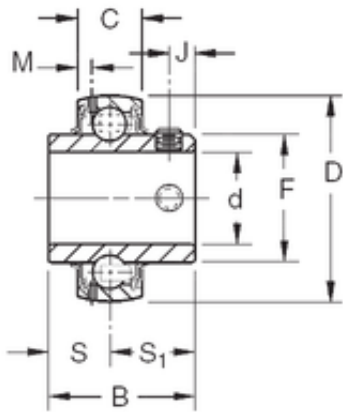

## 23,8125 mm x 52 mm x 34,11 mm TIMKEN GY1015KRRB SGT Insert Bearings Spherical OD

Bearing No. GY1015KRRB SGT

Size	23.8125x52x34.11 mm
Bore Diameter	23,8125 mm
Outer Diameter	52 mm
Width	34,11 mm
d	23,8125 mm
D	52 mm
B	34,11 mm
C	15 mm
S1	19,91 mm
F	33,83 mm
J	6,3 mm
M	3,86 mm
S	14,27 mm
Thread (G)	M6X1
Basic dynamic load rating (C)	15,8 kN

GY1015KRRB SGT Bearing 2D drawings and 3D CAD models